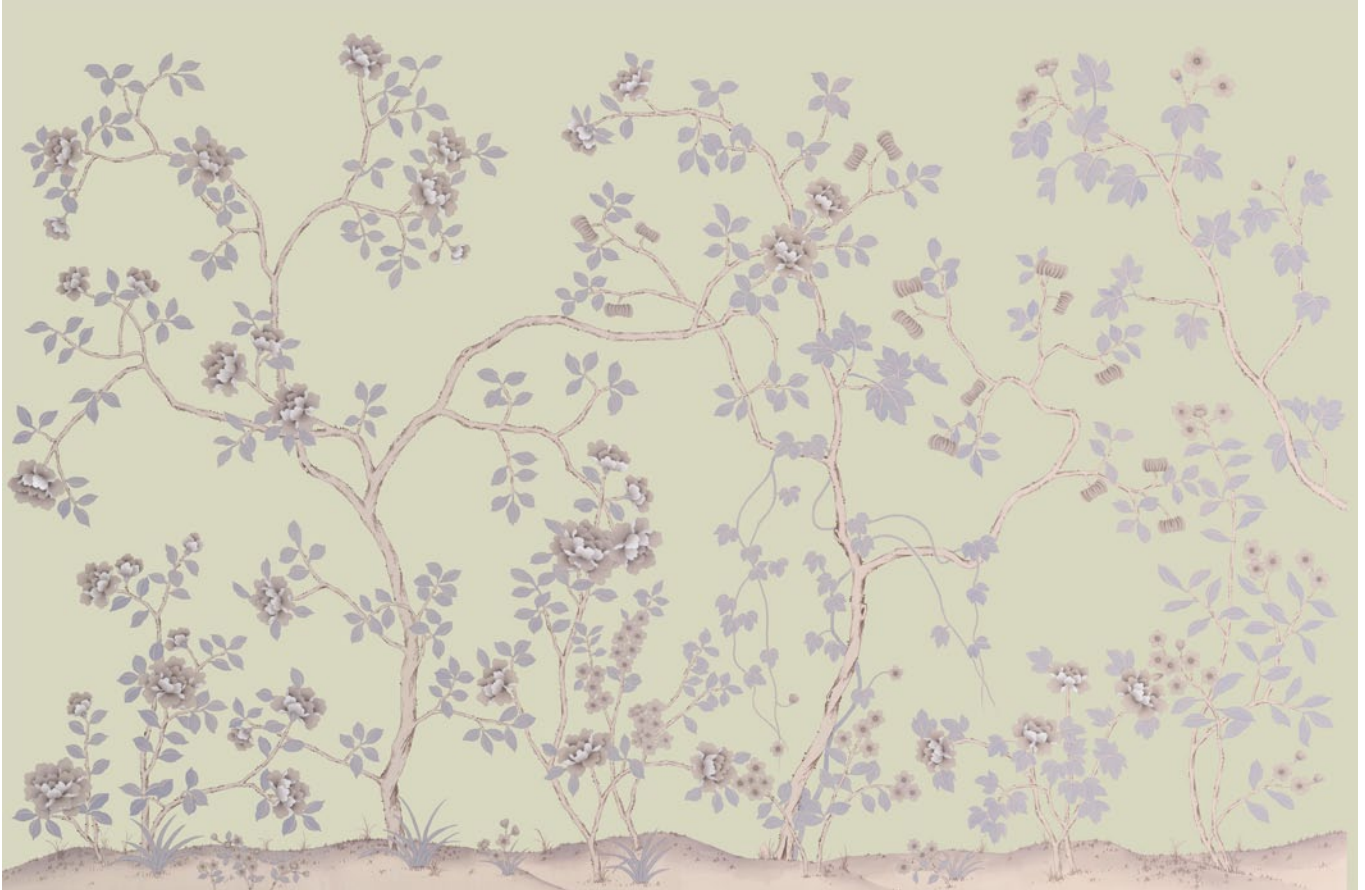

B18-M.A. YELLOW

B18-M.A. PINK

* Please, note that colour shade you see on the screen may slightly differ from the actual colour.

YANA SVETLOVA

WALLCOVERINGS

B18-M.A. GREEN

B18-M.A. BROWN

B18-M.A. GREY