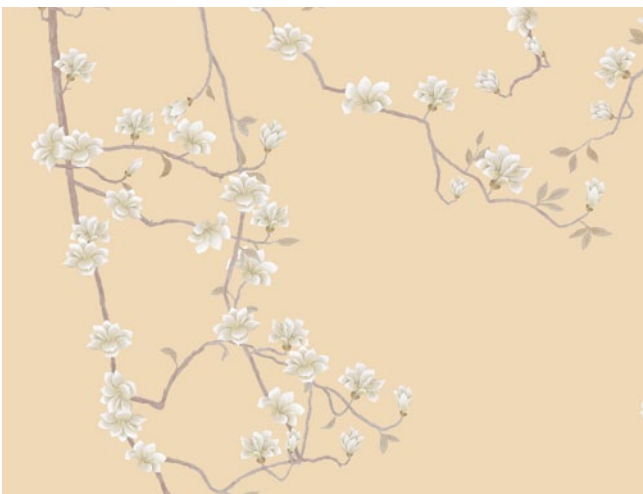

B49-M.A. BLUE

* Please, note that colour shade you see on the screen may slightly differ from the actual colour.

YANA SVETLOVA

WALLCOVERINGS

SPRING MAGNOLIA-M.A. PINK

SPRING MAGNOLIA-M.A. YELLOW

SPRING MAGNOLIA-M.A. CREAM