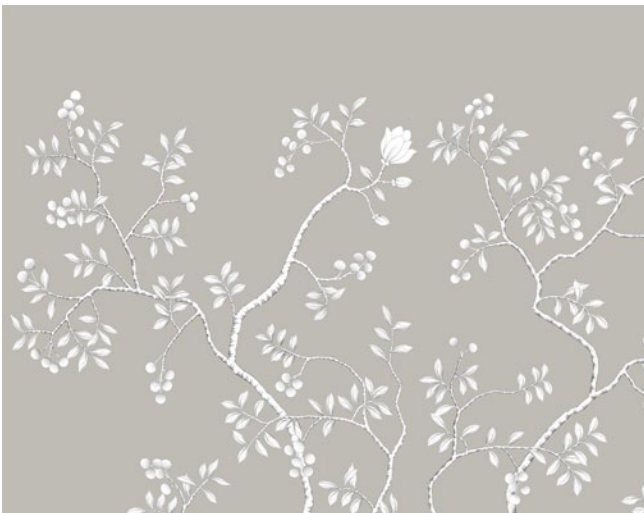

B38-M.A. GREY