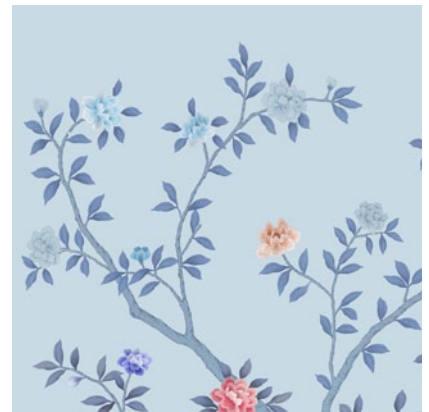

B18-M.A. YELLOW

B18-M.A. PINK

* Please, note that colour shade you see on the screen may slightly differ from the actual colour.

YANA SVETLOVA

WALLCOVERINGS

B18-M.A. GREEN

B18-M.A. BROWN

B18-M.A. GREY

* Please, note that colour shade you see on the screen may slightly differ from the actual colour.

YANA SVETLOVA

WALLCOVERINGS

B42-M.A. YELLOW

B42-M.A. OYSTER

B42-M.A. BROWN

B42-M.A. GREEN

B42-M.A. GREY

B42-M.A. BLUE

* Please, note that colour shade you see on the screen may slightly differ from the actual colour.

YANA SVETLOVA

WALLCOVERINGS

C35-M.A. PEACH

C35-M.A. CREAM

C35-M.A. PINK

C35-M.A. YELLOW