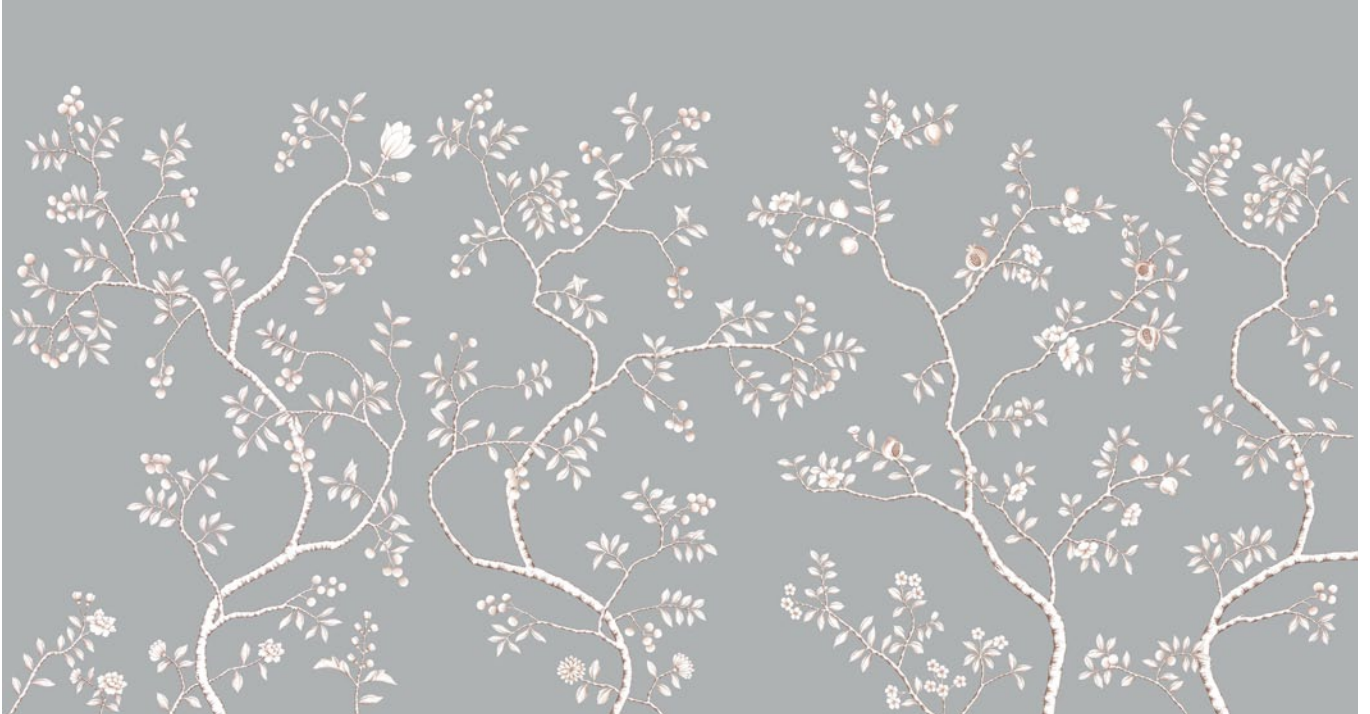

YANA SVETLOVA

WALLCOVERINGS

B38-M.A. YELLOW

B38-M.A. OYSTER

B38-M.A. GREEN

* Please, note that colour shade you see on the screen may slightly differ from the actual colour.

YANA SVETLOVA

WALLCOVERINGS