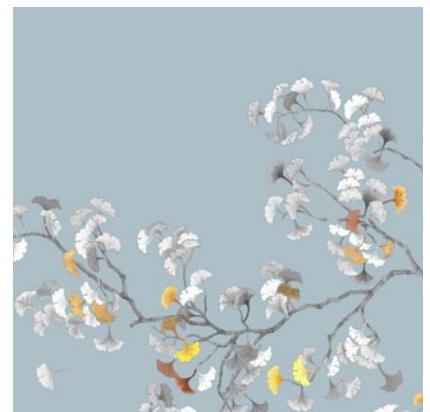

C36-M.A. BLUE

* Please, note that colour shade you see on the screen may slightly differ from the actual colour.